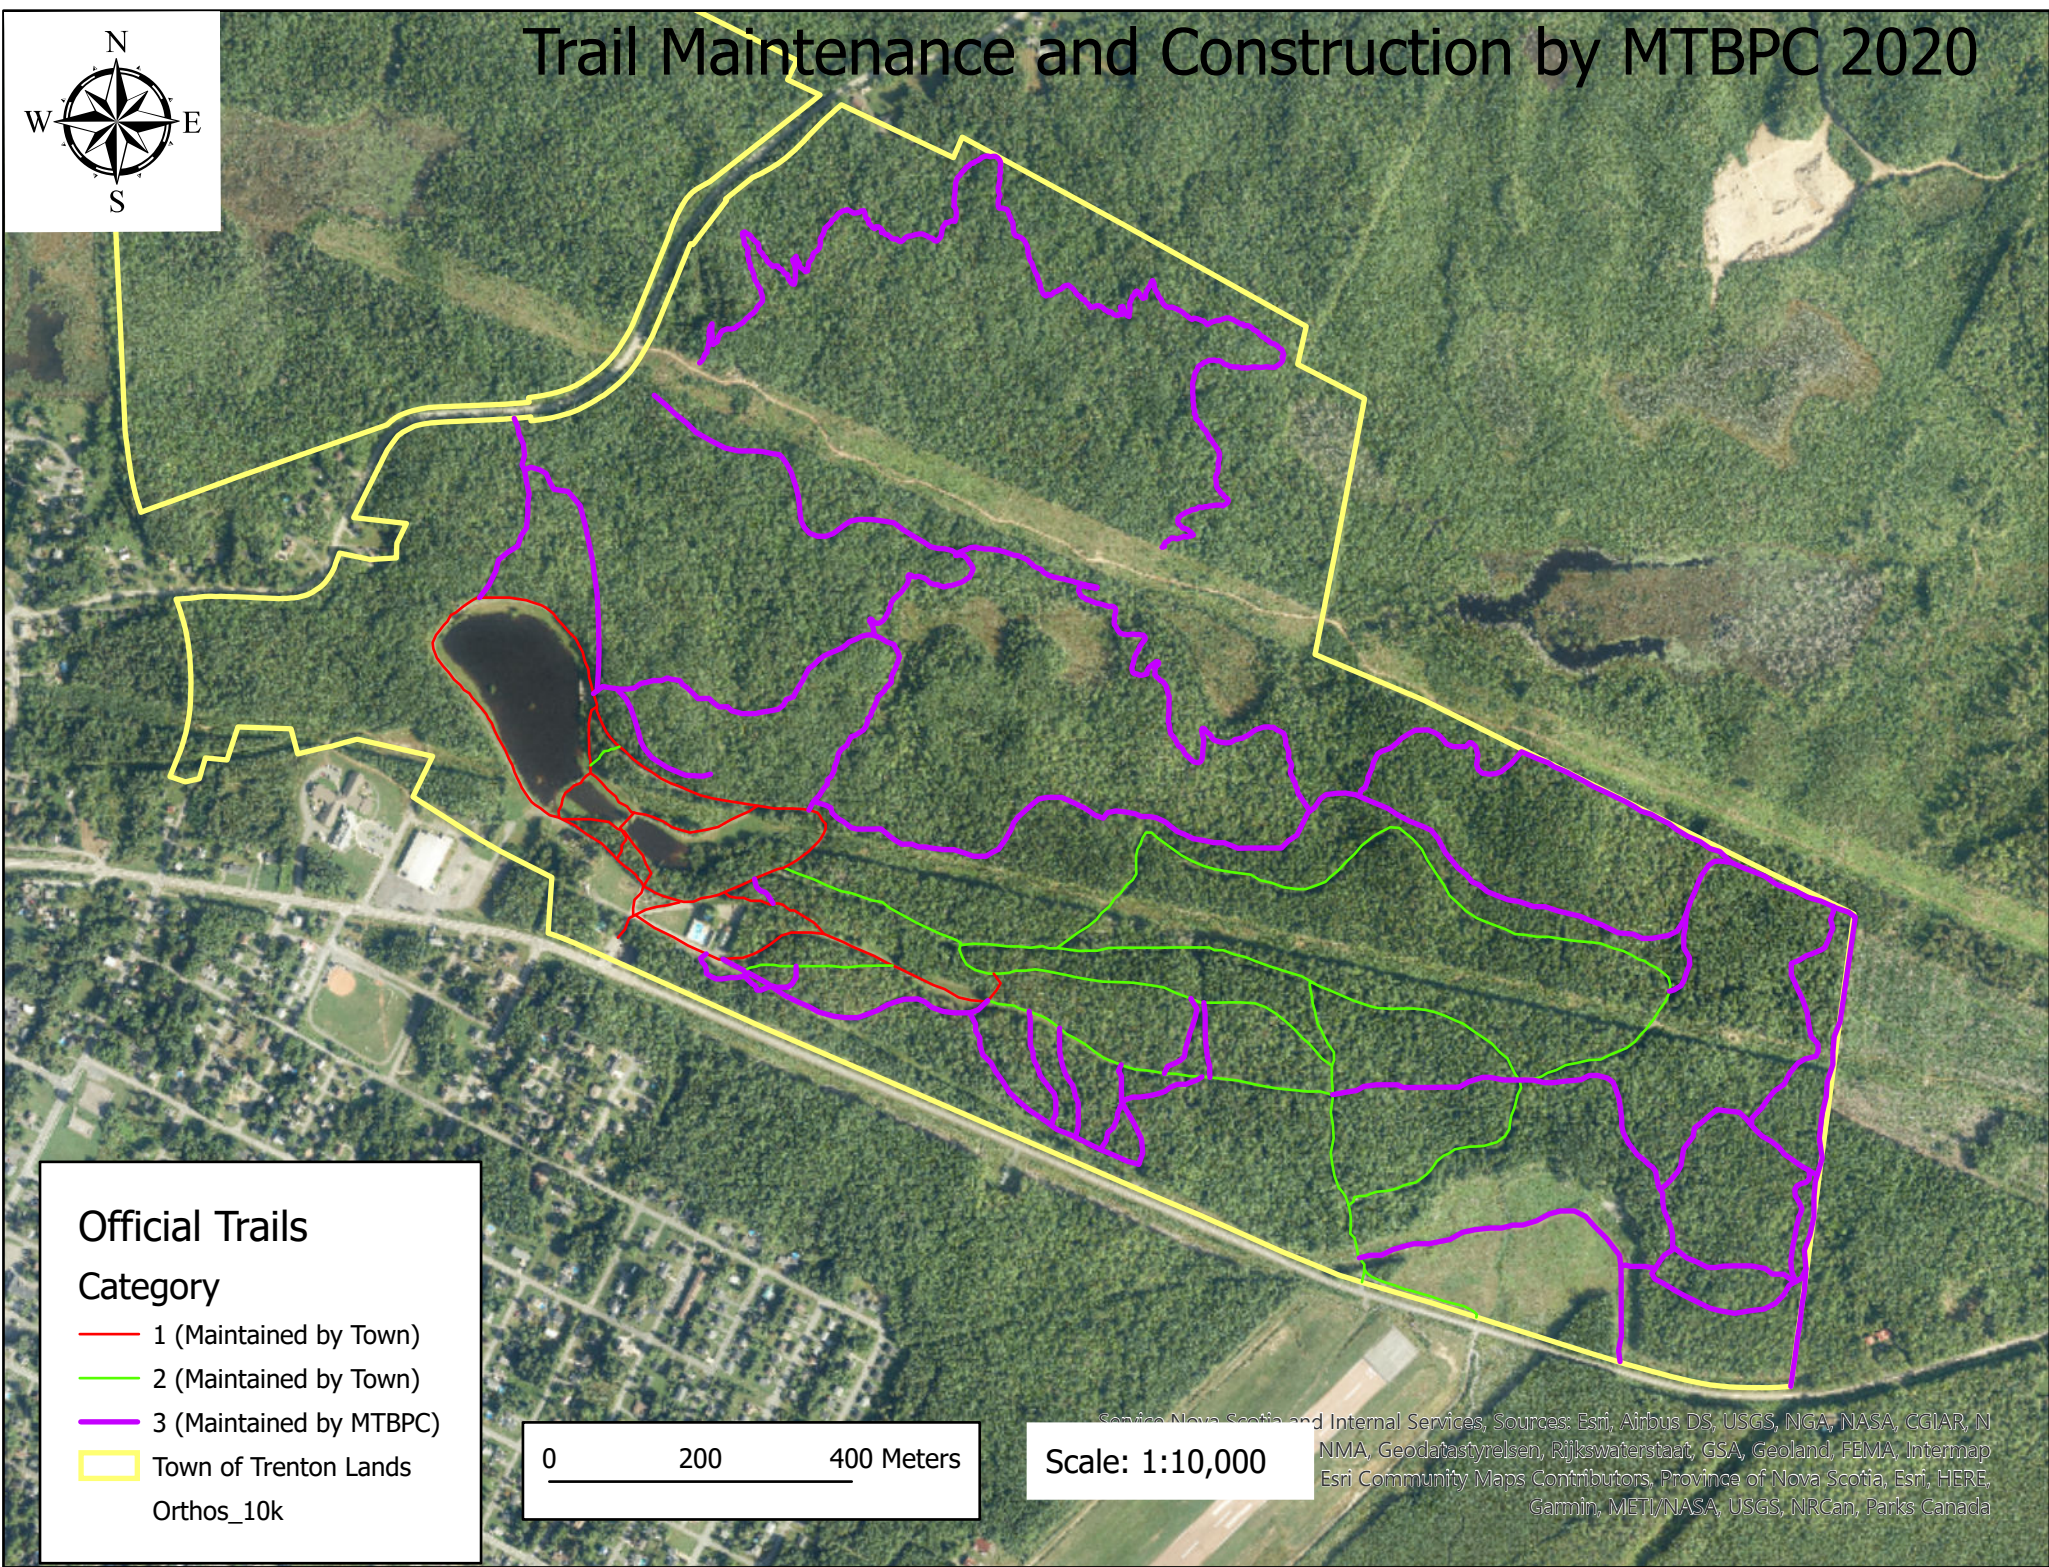

Trail Maintenance and Construction by MTBPC 2020

Official Trails

Category

- 1 (Maintained by Town)
 - 2 (Maintained by Town)
 - 3 (Maintained by MTBPC)
 - Town of Trenton Lands
- Orthos_10k

0 200 400 Meters

Scale: 1:10,000

Service Nova Scotia and Internal Services, Sources: Esri, Airbus DS, USGS, NGA, NASA, CGIAR, NMA, Geodatastyrelsen, Rijkswaterstaat, GSA, Geoland, FEMA, Intermap, Esri Community Maps Contributors, Province of Nova Scotia, Esri, HERE, Garmin, METI/NASA, USGS, NRCan, Parks Canada